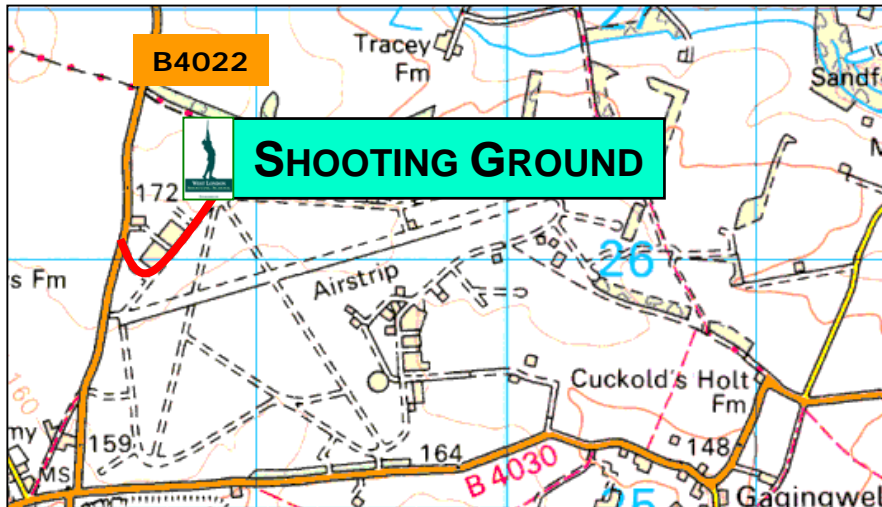

From A44 follow sign for The Tews
B4022

**NB – Shooting Ground Entrance is off
B4022, NOT the main Airfield Entrance!**

A361 (M40 – J11)
To Banbury

A400
To Stratford

Enstone
The Tews B4022

A44
Evesham

The Tews B4022

A44 (M40 – J9)
To Oxford /
Woodstock

B4022

SHOOTING GROUND

B4030