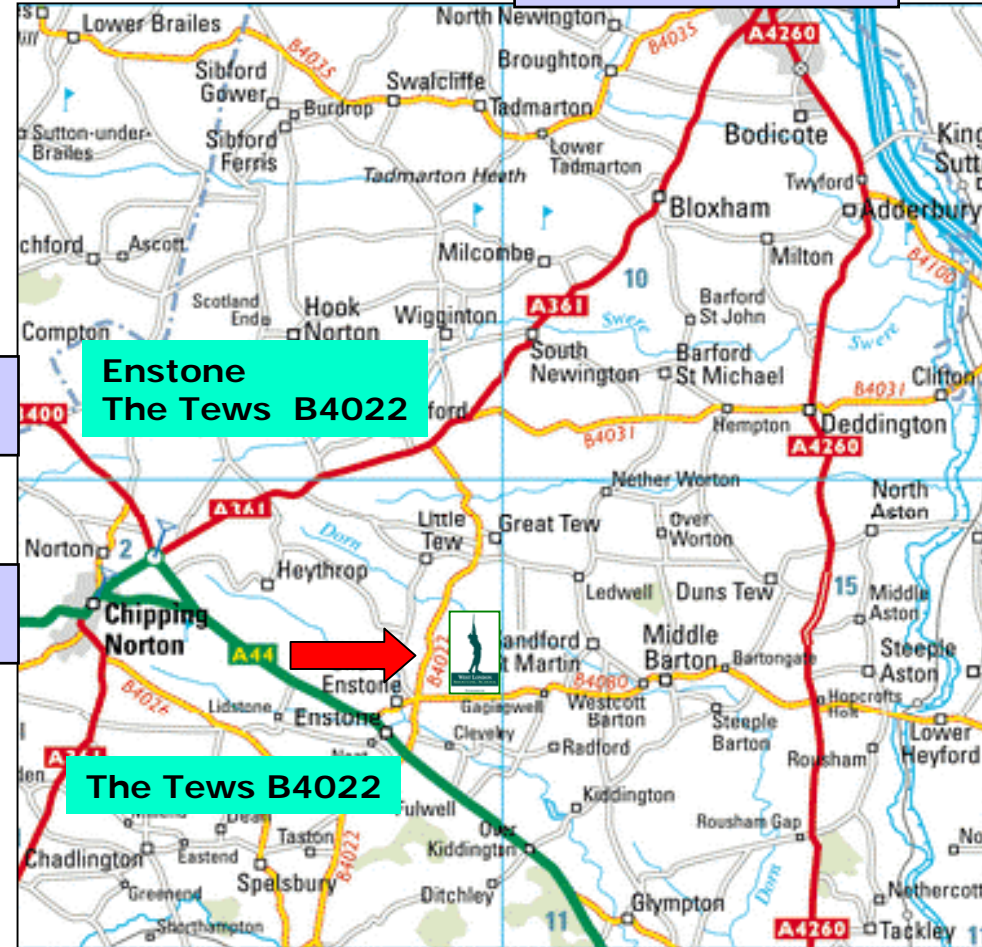

WEST OXFORDSHIRE SHOOTING SCHOOL

Enstone Airfield,
Enstone, Chipping Norton,
Oxon. OX7 4NS

Bookings: 020 8845 1377
Fax: 020 8842 1493
On Site: 07836 758037

Directions:

From A361 follow signs for Enstone &
The Tews B4022

From A44 follow sign for The Tews
B4022

**NB – Shooting Ground Entrance is off
B4022, NOT the main Airfield Entrance!**

A361 (M40 – J11)
To Banbury

A400
To Stratford

Enstone
The Tews B4022

A44
Evesham

The Tews B4022

A44 (M40 – J9)
To Oxford /
Woodstock

B4022

SHOOTING GROUND

B4030